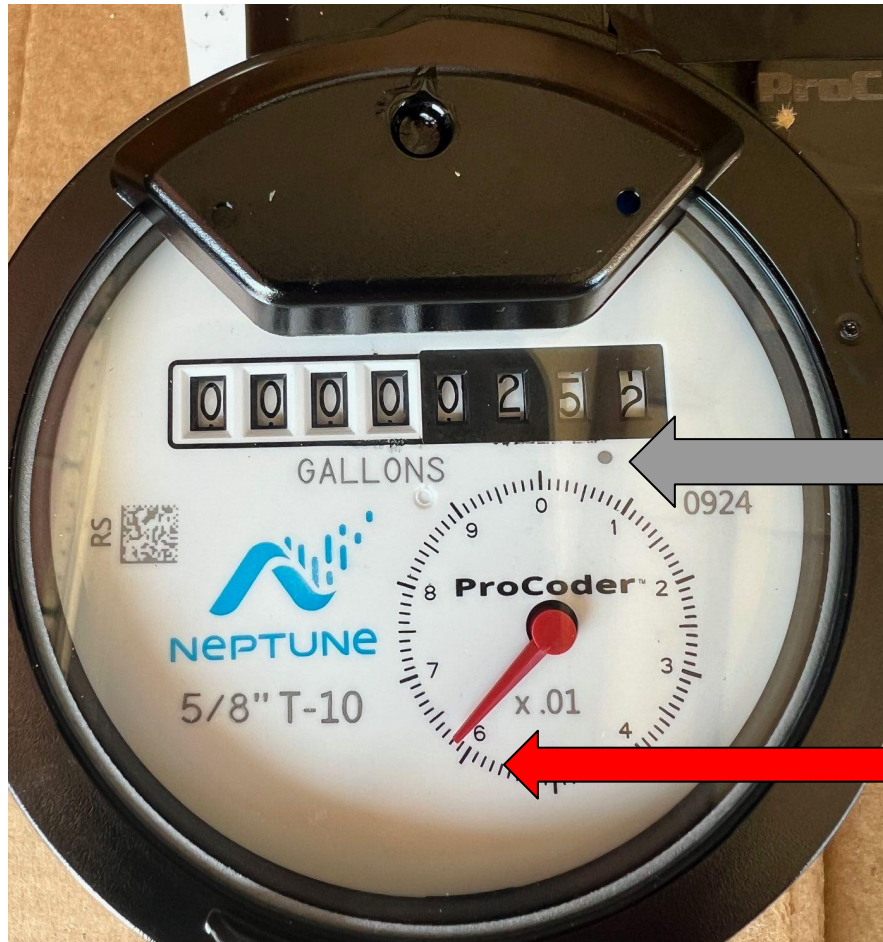

Neptune (New Radio Read meter)

Decimal Point

Hundredths (.01) of a Gallon
1 rotation is 1/10 of a gallon

Meter Reading: 25 Gallons